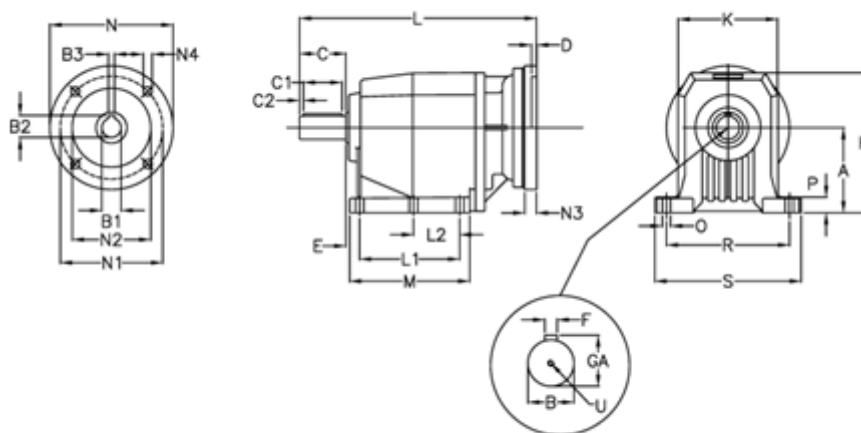

Article number: 40600845541220  
 Description: Helical gearbox  
 C804P-455,4-P63B5

## Measures

A = 250	D = 4.0	L2 = 0.0	P = 35
B = 80	E = 33	M = 277.0	R = 370
B1 = 11	F = 22	N = 140	S = 440
B2 = 12.8	GA = 85.0	N1 = 115	U = M20x42
B3 = 4	H = 420	N2 = 95	
C = 140	K = 320	N3 = 0	
C1 = 110	L = 576.5	N4 = M8x19	
C2 = 15	L1 = 210.0	O = 26	